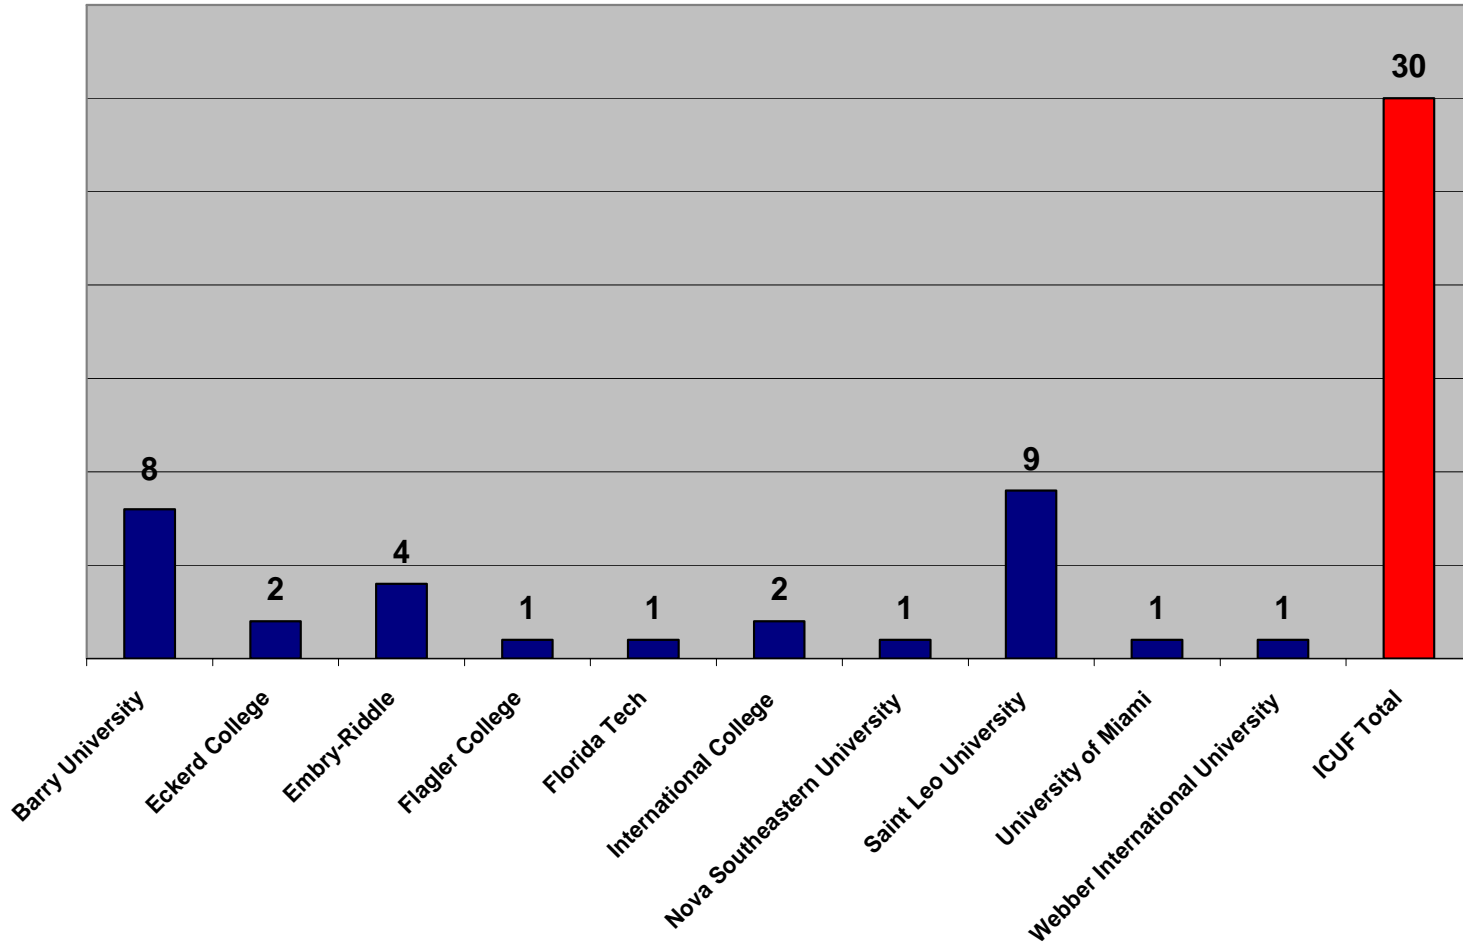

Ten ICUF Institutions Have 30 Degree Completion Sites on Community College Campuses,

Formatted: Font: (Default) Arial, No underline

Formatted: Font: (Default) Arial, Bold

Formatted: Centered

Formatted: No underline